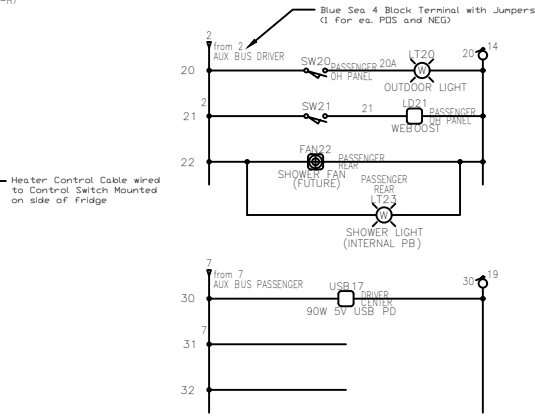

Blue Sea ST Blade Fuse Block
(PN 5026) - 125A

Pump is turned on/off by the rocker switch on the KIB Tank Monitor

Autodesk

REV	DATE	REVISION	BY

12V DISTRIBUTION

DESIGNED BY Maroukis	CHECKED BY Maroukis
DRAWN BY Maroukis	DATE 6/20/22

3

3 OF 5