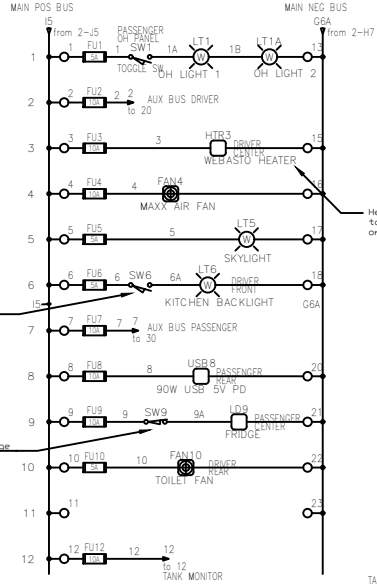

Blue Sea ST Blade Fuse Block
(PN 5026) - 125A

Located on kitchen sink wall

Located on side of fridge