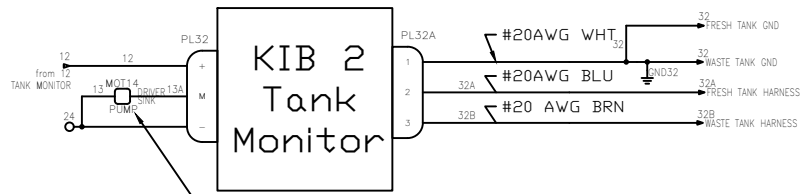

Pump is turned on/off by the rocker switch on the KIB Tank Monitor

Autodesk

REV	DATE	REVISION	BY

12V DISTRIBUTION

DESIGNED BY Maroukis	CHECKED BY Maroukis
DRAWN BY Maroukis	DATE 6/20/22

3

3 OF 5