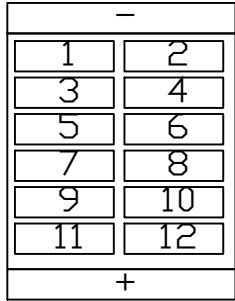

12V Distribution System

Fuse Block Panel